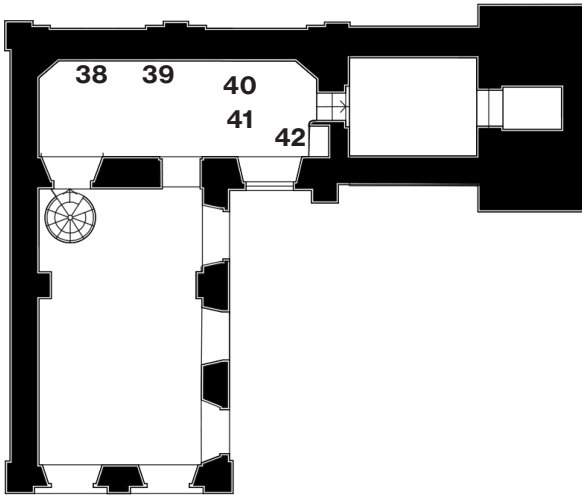

FIRST FLOOR

38. MARIA TYAKINA
Fold Lamp Small Black Edition - 2023
stainless steel, powder coating
40x22x50cm.

39. MARIA TYAKINA
Fold Lamp Tall Black Edition - 2023
stainless steel, powder coating
50x22x98cm.

40. TIPSTUDIO
Stress Limit Coffee Table - 2023
casted aluminium
100x87,5x37cm.

41. BALZER BALZER
Bubble Light N. 46 - 2023
glass, stainless steel
15x22x27cm.

Bubble Light N. 47 - 2023
glass, stainless steel
15x22x27cm.

Bubble Light N. 48 - 2023
glass, stainless steel
15x22x27cm.

42. CHRIS FUSARO
Berry Light - 2023
murano glass
20x20x20cm

43. STUDIO ROCHA
Blue Sedimentary | - 2022
ceramic, plaster, glitter, resin
38x38cm.

44. STUDIO ROCHA
Pink Sedimentary | - 2022
ceramic, plaster, glitter, resin
38x38cm.

45. GIANMARCO GUARASCIO
Suspended Lamp - 2023
copper, brass, fabric cable, led
60x13x4cm

46. AGGLOMERATI X MARIA TYAKINA
BARAAHP Side Table 1 - 2023
reclaimed rosso aurora
52x52x66cm.

47. AGGLOMERATI X MARIA TYAKINA
BARAAHP Side Table 2 - 2023
reclaimed rosso aurora
52x52x66cm.

48. GIANMARCO GUARASCIO
Twin Suspended Lamp - 2023
copper, brass, fabric cable, led
86x11x4cm.

49. AGGLOMERATI X MARIA TYAKINA
BARAAHP Console - 2023
reclaimed rosso aurora
52x52x66cm.

50. GIANMARCO GUARASCIO
Floor Lamp with suspension - 2023
cement, copper, brass, fabric cable, led
116x21x21cm

51. AGGLOMERATI X MARIA TYAKINA
BARAAHP Shelf - 2023
reclaimed rosso aurora
59x32x64cm.

52. GIANMARCO GUARASCIO
Table Lamp - 2023
cement, copper, brass, fabric cable, led
40x15x15cm

53. TESSA SILVA
Chub Vase - 2023
skimmed milk & calcium carbonate
30cmx20cmx16cm.

54. MAX ENRICH
Side Table - 2023
white marble
32x27x27cm.

55. CORPUS STUDIO
Apollo Coffee Table - 2023
off-white lava stone and glaze
133x125x35cm.

Apollo Coffee Table - 2023
ecru lava stone and glaze
133x125x35cm.

56. DANNY CREMERS
Sketch of a Vase - 2022
glazed porcelain
30x15x15cm

57. TESSA SILVA
Cowry Lamp - 2022
skimmed milk & calcium carbonate
28cmx25cmx18cm.

58. WKND LAB
Oygg Eggshell Vases - 2022
eggshell, jesmonite
10x10x19cm.

59. GEORGE BAGGALEY
Errosion Vessel - 2023
black stoneware, forged clay, 42x13x13cm.

Finger Vessel - 2023
black stoneware, forged clay, 30x12x10cm.

Shoulder Vessel - 2023
black stoneware
39x20x14cm.

Marriage Vessel - 2023
black stoneware
34x22x12cm.

60. LUCAS MUNOZ MUNOZ
Rock & Roll Stone Skateboard - 2014
slate stone, skateboard gear and polyurethane
15x24x70cm.

61. LOTTO STUDIO
Up-Rite Stool - 2022
emperador marble
41x41x41cm.

62. DARIA DAZZAN
Onda Tall Vase - 2023
earthenware, glaze
45x24x24cm.

63. DARIA DAZZAN
Onda Bud Vase - 2023
earthenware, glaze
18x17x17cm.

64. ILARIA BIANCHI
Duo Shelf Mini & Duo Shelf 2023
carrara marble
37x24x17cm/60x24x40cm.