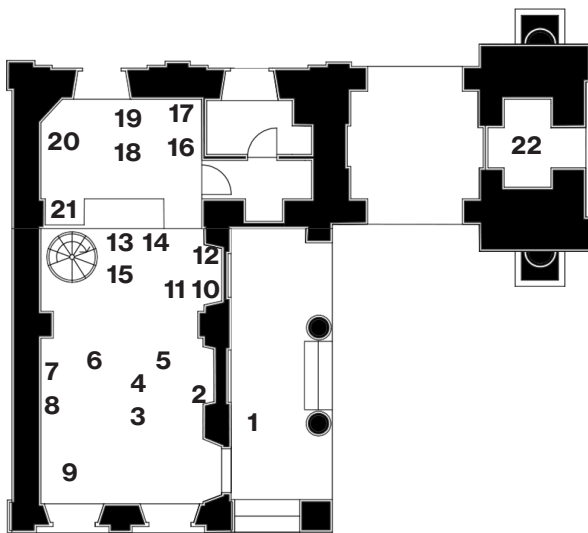

GROUND FLOOR