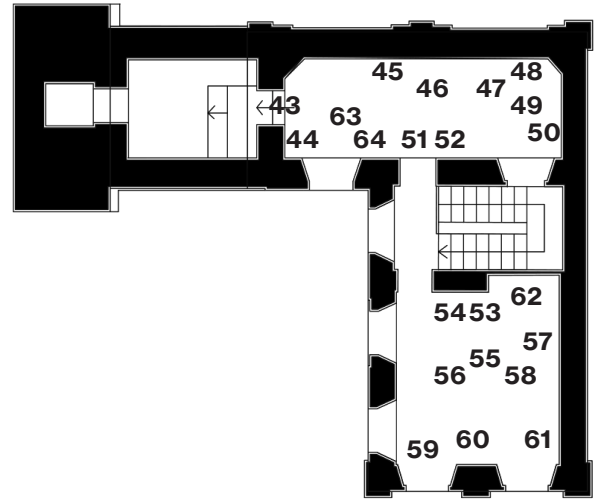

FIRST FLOOR

38. MARIA TYAKINA
Fold Lamp Small Black Edition - 2023
stainless steel, powder coating
40x22x50cm.

39. MARIA TYAKINA
Fold Lamp Tall Black Edition - 2023
stainless steel, powder coating
50x22x98cm.

40. TIPSTUDIO
Stress Limit Coffee Table - 2023
casted aluminium
100x87,5x37cm.

41. BALZER BALZER
Bubble Light N. 46 - 2023
glass, stainless steel
15x22x27cm.

Bubble Light N. 47 - 2023
glass, stainless steel
15x22x27cm.

Bubble Light N. 48 - 2023
glass, stainless steel
15x22x27cm.

42. CHRIS FUSARO
Berry Light - 2023
murano glass
20x20x20cm

43. STUDIO ROCHA
Blue Sedimentary | - 2022
ceramic, plaster, glitter, resin
38x38cm.

44. STUDIO ROCHA
Pink Sedimentary | - 2022
ceramic, plaster, glitter, resin
38x38cm.

45. GIANMARCO GUARASCIO
Suspended Lamp - 2023
copper, brass, fabric cable, led
60x13x4cm

46. AGGLOMERATI X MARIA TYAKINA
BARAAHP Side Table 1 - 2023
reclaimed rosso aurora
52x52x66cm.

47. AGGLOMERATI X MARIA TYAKINA
BARAAHP Side Table 2 - 2023
reclaimed rosso aurora
52x52x66cm.

48. GIANMARCO GUARASCIO
Twin Suspended Lamp - 2023
copper, brass, fabric cable, led
86x11x4cm.

49. AGGLOMERATI X MARIA TYAKINA
BARAAHP Console - 2023
reclaimed rosso aurora
52x52x66cm.

50. GIANMARCO GUARASCIO
Floor Lamp with suspension - 2023
cement, copper, brass, fabric cable, led
116x21x21cm

51. AGGLOMERATI X MARIA TYAKINA
BARAAHP Shelf - 2023
reclaimed rosso aurora
59x32x64cm.

52. GIANMARCO GUARASCIO
Table Lamp - 2023
cement, copper, brass, fabric cable, led
40x15x15cm

53. TESSA SILVA
Chub Vase - 2023
skimmed milk & calcium carbonate
30cmx20cmx16cm.

54. MAX ENRICH
Side Table - 2023
white marble
32x27x27cm.

55. CORPUS STUDIO
Apollo Coffee Table - 2023
off-white lava stone and glaze
133x125x35cm.

Apollo Coffee Table - 2023
ecru lava stone and glaze
133x125x35cm.

56. DANNY CREMERS
Sketch of a Vase - 2022
glazed porcelain
30x15x15cm

57. TESSA SILVA
Cowry Lamp - 2022
skimmed milk & calcium carbonate
28cmx25cmx18cm.

58. WKND LAB
Oygg Eggshell Vases - 2022
eggshell, jesmonite
10x10x19cm.

59. GEORGE BAGGALEY
Errosion Vessel - 2023
black stoneware, forged clay, 42x13x13cm.

Finger Vessel - 2023
black stoneware, forged clay, 30x12x10cm.

Shoulder Vessel - 2023
black stoneware
39x20x14cm.

Marriage Vessel - 2023
black stoneware
34x22x12cm.

60. LUCAS MUNOZ MUNOZ
Rock & Roll Stone Skateboard - 2014
slate stone, skateboard gear and polyurethane
15x24x70cm.

61. LOTTO STUDIO
Up-Rite Stool - 2022
emperador marble
41x41x41cm.

62. DARIA DAZZAN
Onda Tall Vase - 2023
earthenware, glaze
45x24x24cm.

63. DARIA DAZZAN
Onda Bud Vase - 2023
earthenware, glaze
18x17x17cm.

64. ILARIA BIANCHI
Duo Shelf Mini & Duo Shelf 2023
carrara marble
37x24x17cm/60x24x40cm.