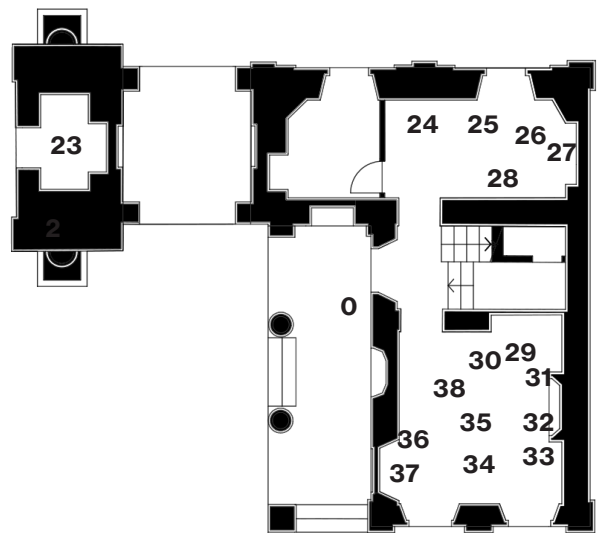

24. MARIA BANG ESPERSEN
Soft Yellow Diamond - 2023
glass, 120x69x40cm.

25. MARIA BANG ESPERSEN
Stretched Pink Rock - 2021
glass, 28x61x19cm.

26. MARIA BANG ESPERSEN
Double Lines - 2021
glass, 50,5x60x53cm.

27. MARIA BANG ESPERSEN
One - 2020
glass (metal on the backside),
47x86x7cm.

28. MARIA BANG ESPERSEN
Soft Black Diamond - 2023
glass, 83x63x43cm.

29. APPARATU
Contemporary Ceramic
Coffetable Bench in Glazed
Stoneware Dark Green
(SR3) - 2023
20.5x115x25.5cm.

30. JOJO CORVAIA
Ceramic Object V-1261
BERBER Series - 2023
volcanic clay and glaze
26x26x41cm.

Ceramic Object R-1257
KUWABATA Series - 2023
red clay and glaze
44x44x42cm.

31. KICK VELDMAN
Casting Mirror C-0002 - 2023
cast aluminium
26x62cm.

32. Ceramic Object V-1262
KUWABATA Series - 2022
volcanic clay and glaze
39x39x26cm.

33. Ceramic Object V-1237
KUWABATA Series - 2022
volcanic clay and glaze
50x50x42cm.

34. Arista Object V-1271
ARISRA Series - 2023
volcanic clay and glaze
84x55x67cm

35. Ceramic Object V-1260
KODO Series - 2023
volcanic clay and glaze
52x74x37cm.

36. APPARATU
Contemporary Ceramic
Coffetable Bench Glazed
Stoneware Yellow Green Iron
Oxide (SR2) - 2023
20.5x115x25.5cm.

Contemporary Ceramic
Coffetable Bench Glazed
Stoneware Yellow Green
(SR1) -2023
20.5x115x25.5cm.

37. GEORGE BAGGALEY
Deep Sea Vessel 1 - 2023
stoneware, glaze, oxides
36x12x12cm.

Deep Sea Vessel 2 - 2023
stoneware, glaze, oxides
31x13x11cm.

38. BUREAU BARBIER
BOUVET

Beam Chandelier - 2023
stainless steel, light bulb,
galvanized steel, acrylglass
70cmx100cm.