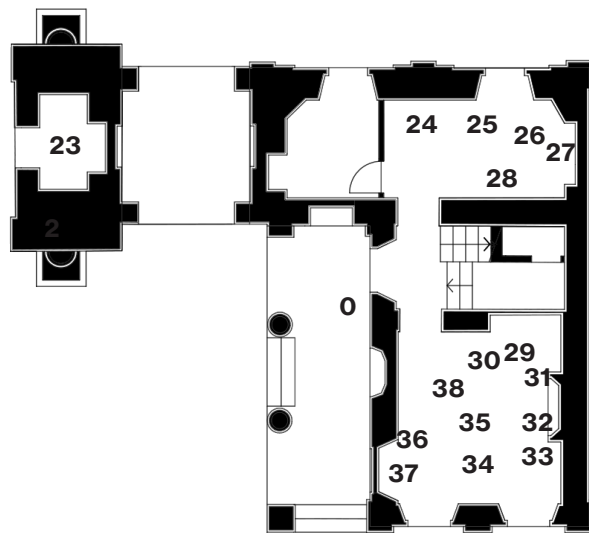

@caselli11_12
www.caselli11-12.com
hello@caselli11-12.com
+39 3783034540

GROUND FLOOR

0. HENRY BAUMANN,
St00I23 - 2023
resin and glass light blue,
30,5x30,5x50cm.

1. HENRY BAUMANN
St00I23 - 2023
resin and glass transparent,
30,5x30,5x50cm.